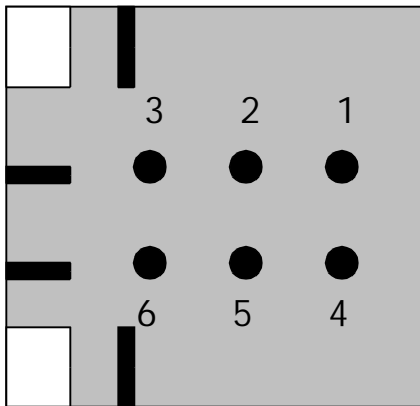

BMW CD Audio Connector

1. Left Channel (white)
2. left Signal Ground (black)
3. Ground (no color)
4. Right Channel (Rouge)
5. Right Signal Ground (Grey)
6. Ground (No wire)

BMW IBUS and Power Connector

1. Ground (Brown)
2. Vbat (Green / Red)
3. Bus (White, Yellow)