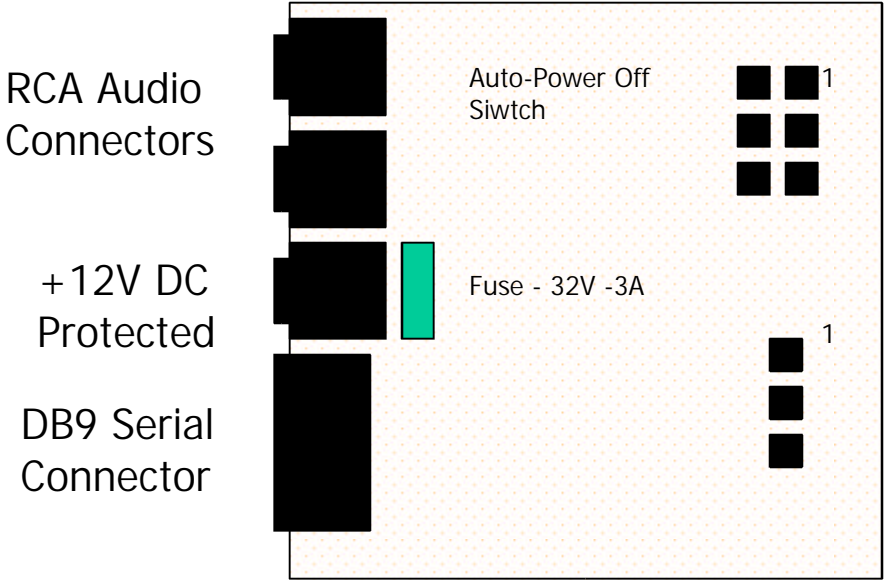

BeBox BMW Ibus/Audio Interface

100nano GND/SGND